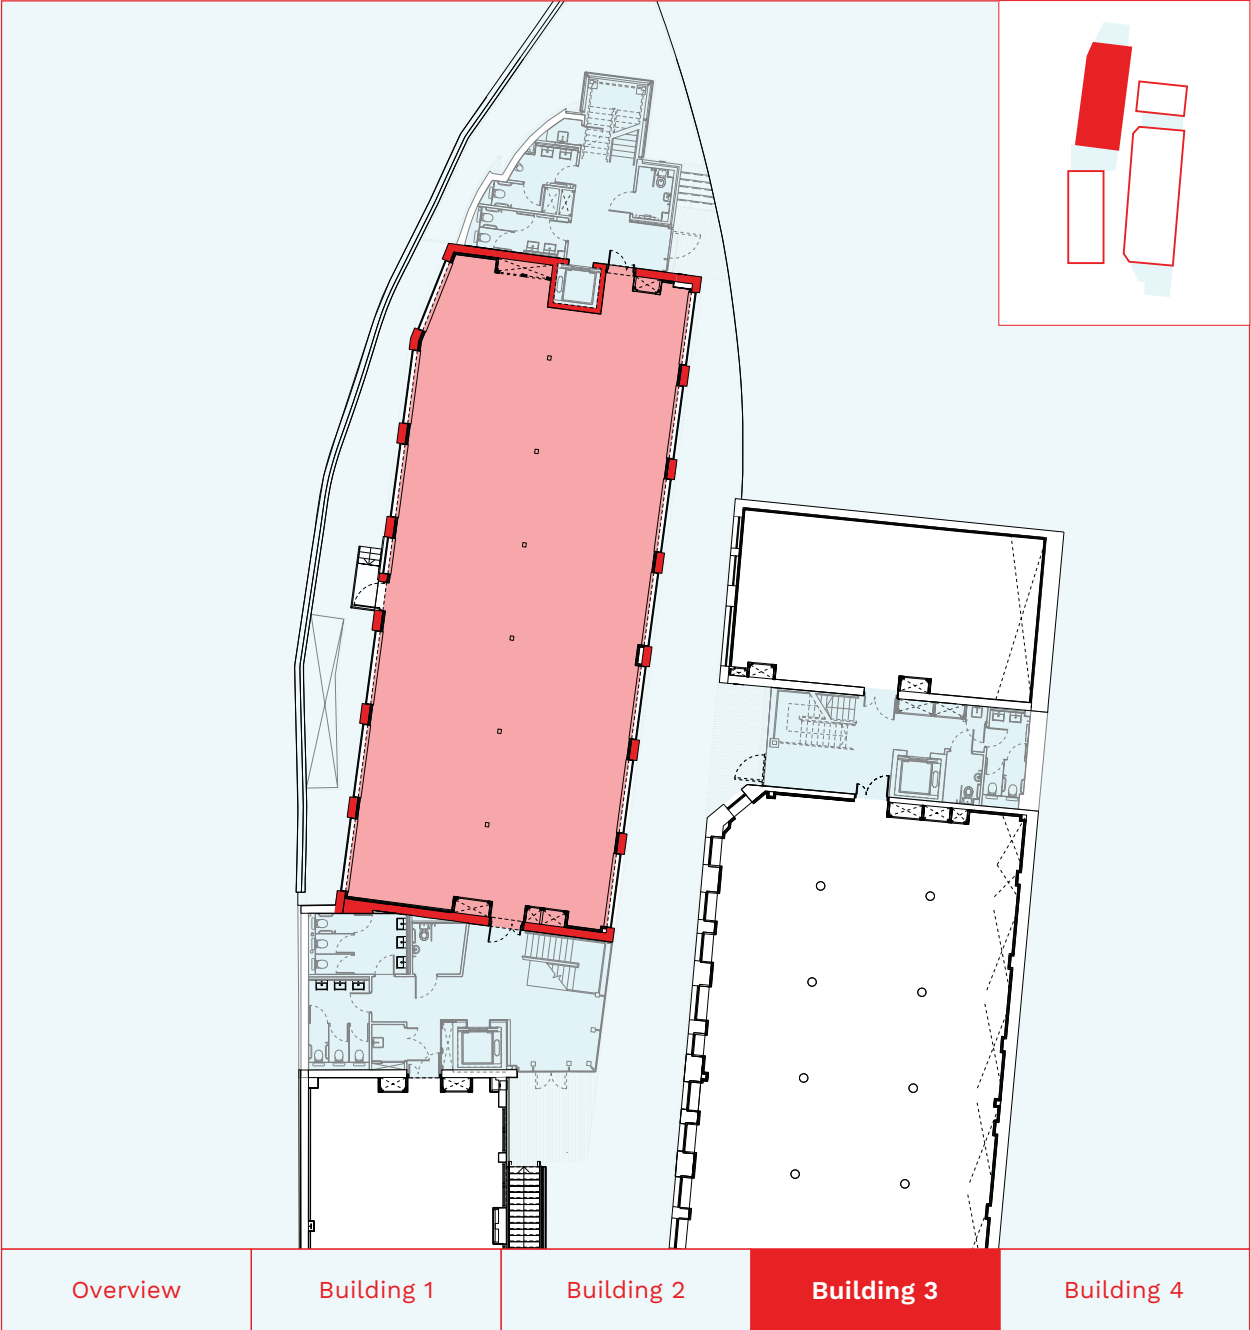

Floorplans

Floor	Sq ft*	
2	1,784	>
1	3,414	>
G	3,348	>
<hr/>		
TOTAL	8,546	

Overview

Building 1

Building 2

Building 3

Building 4